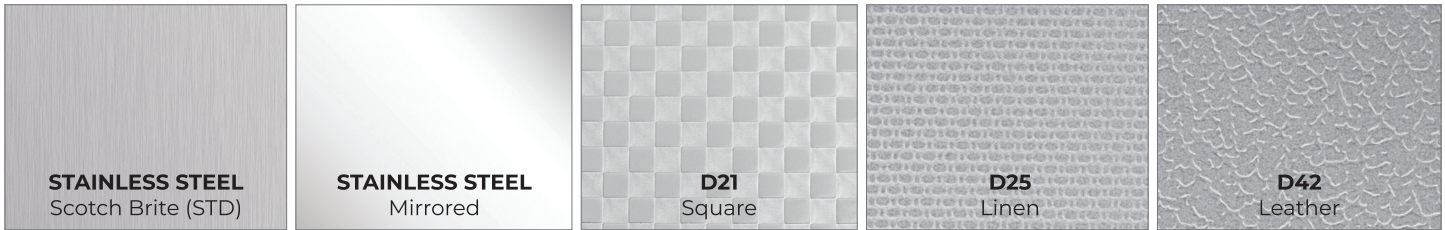

Glass

SimpLift®

finish samples

Car walls, Profiles and " Telescopic" doors

Stainless steel

Car floor

PVC - Eternal Collection

Vinyl Carpet - Ntgrate