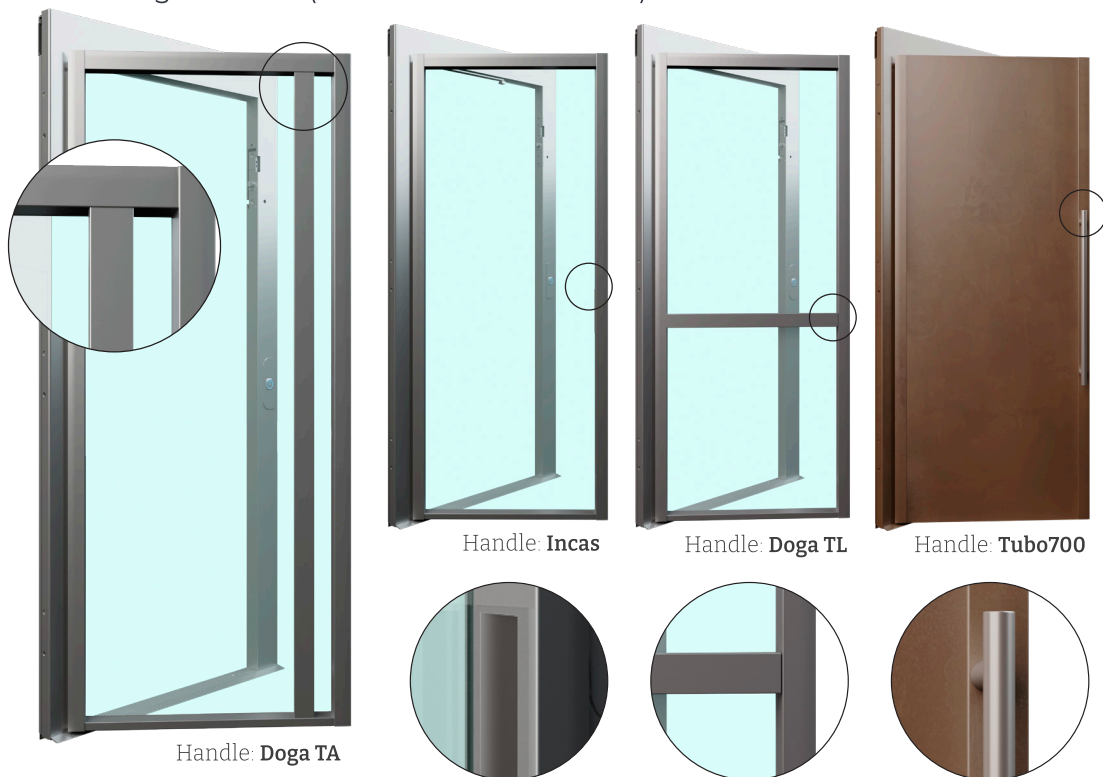

SimpLift®

doors and accessories

Slim

Landing door - STD (for indoor and outdoor use)

Handle: Doga TA

Handle: Incas

Handle: Doga TL

Handle: Tubo700