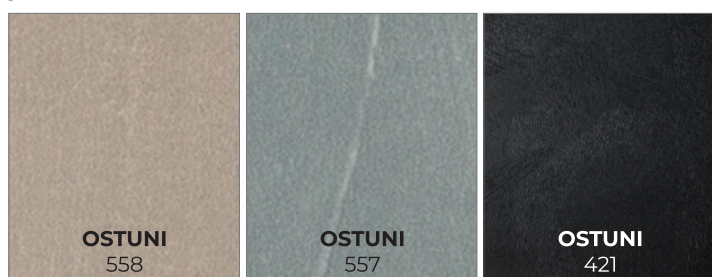

Platform wall

HPL Laminate - Rock Effect

HPL Laminate - Metal Effect

HPL Laminate - Plaster Effect

HPL Laminate - Fabric Effect

HPL Laminate - Wood Effect

HPL Laminate - Monochrome finish

- Structure, Doors and Car Walls (max. 2 walls)