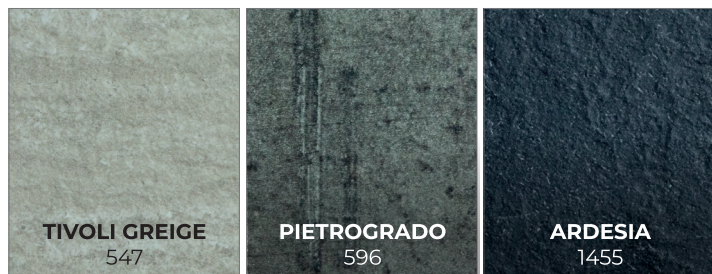

SimpLift® finish samples

Platform wall

HPL Laminate - Rock Effect