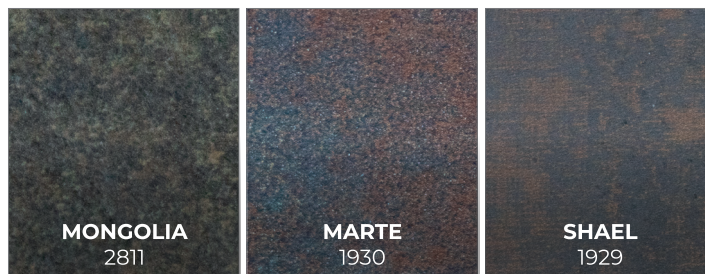

HPL Laminate - Metal Effect