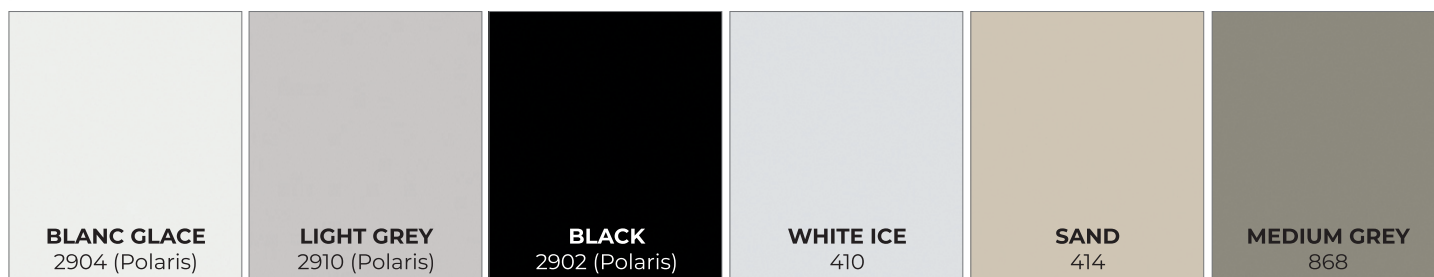

Platform wall

HPL Laminate - Rock Effect

HPL Laminate - Metal Effect

HPL Laminate - Plaster Effect

HPL Laminate - Fabric Effect

HPL Laminate - Wood Effect

HPL Laminate - Monochrome finish

- Structure, Doors and Car Walls (max. 2 walls)