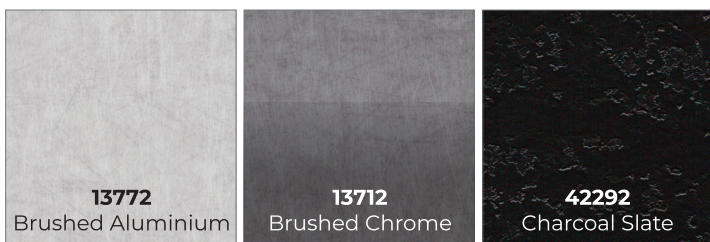

Glass

SimpLift®

finish samples

Car walls, Profiles and " Telescopic" doors

Stainless steel

Car floor

PVC - Eternal Collection

Vinyl Carpet - Ntgrate